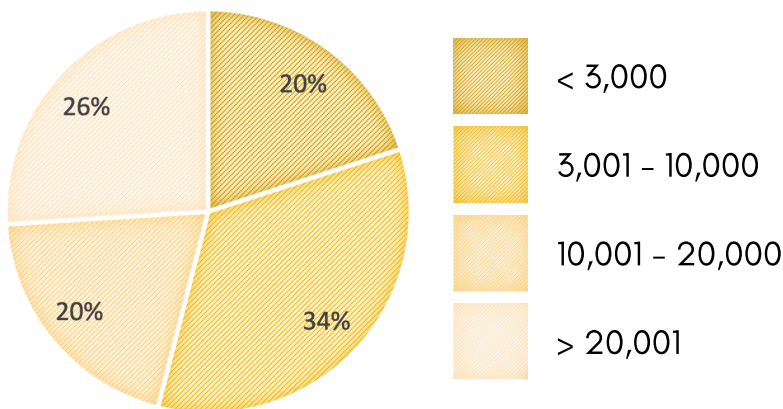

FOUNDERS FUND SCHOLARSHIPS

Statute VII of the Constitution & Laws of Phi Eta Sigma provides that all of the income from the Founders Scholarship Fund shall be used “to grant annually to members of Phi Eta Sigma one or more scholarships designated for students pursuing graduate degrees, undergraduate degrees, or undergraduate research.”

\$300,000 AWARDED ANNUALLY

SCHOLARSHIP AWARDS BY INSTITUTIONAL UNDERGRADUATE POPULATION SIZE

Summary of Founders Fund Scholarship Awards, 1940-2020

YEAR	AWARD AMOUNT	NUMBER	TOTAL
1940	\$300	1	\$300
1983	\$500 and \$1,000	36	\$22,000
1994	\$1,000 and \$2,000	44	\$56,000
2004	\$1,000, \$2,000, and \$5,000	109	\$160,000
2008	\$1,000, \$5,000, \$7,500, and \$10,000	75	\$250,000
2019	\$1,000, \$5,000, \$7,000, and \$10,000	78	\$270,000
2021	\$1,000, \$5,000, \$7,000, and \$10,000	99	\$300,000